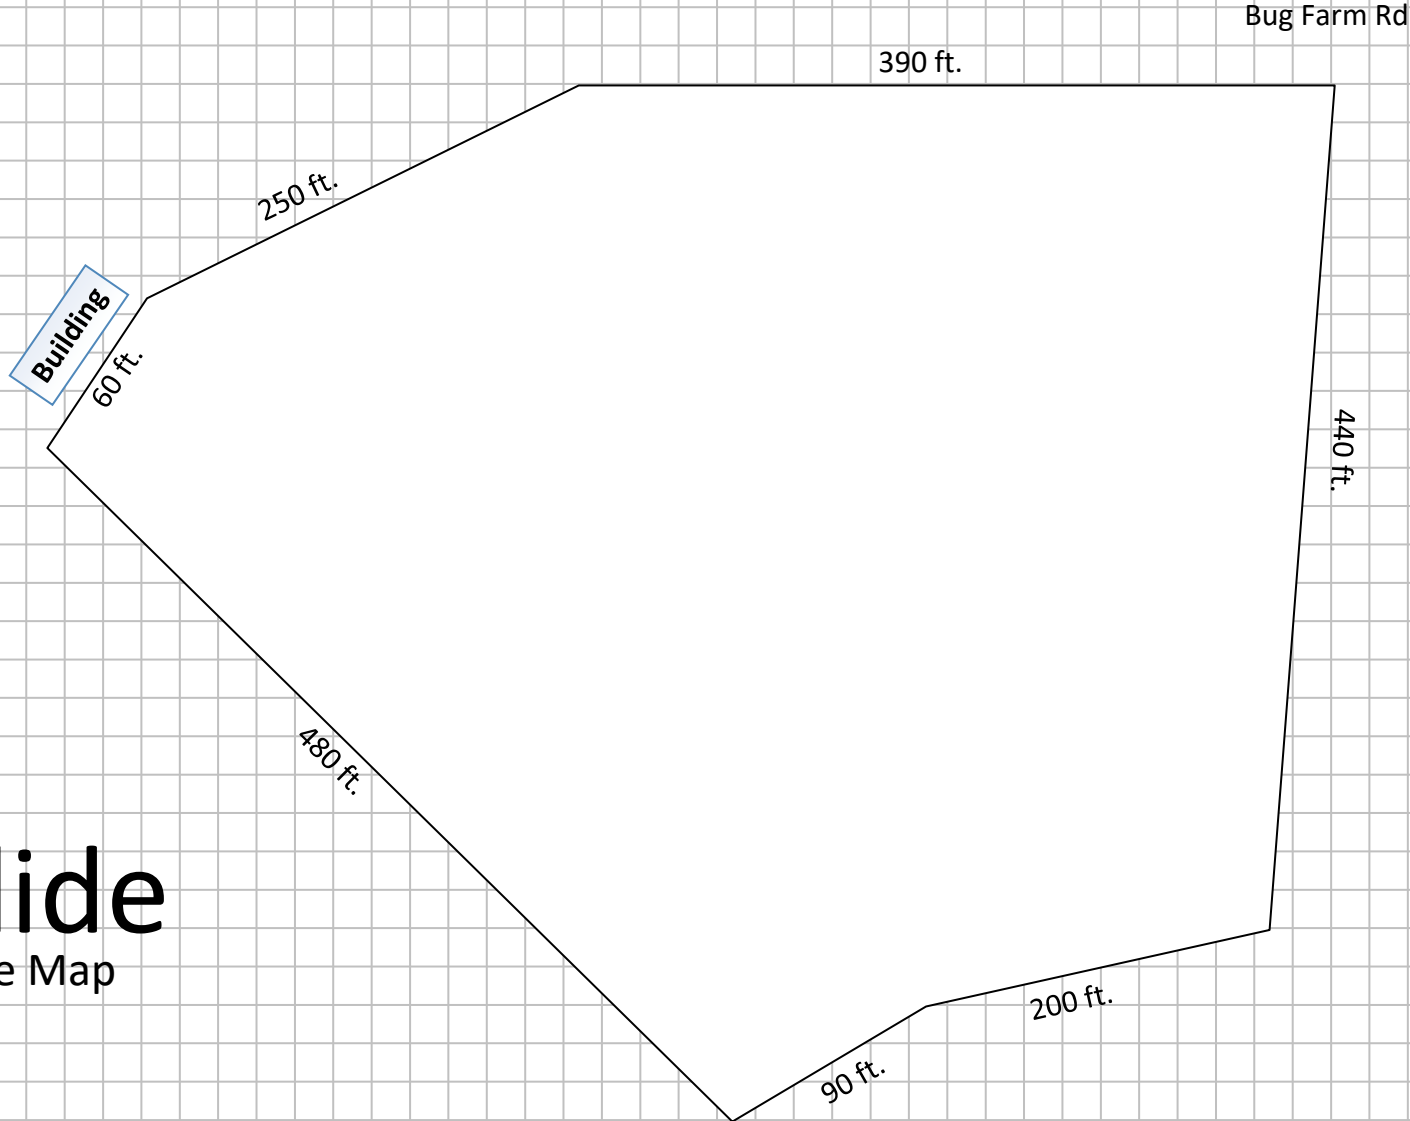

Event: \_\_\_\_\_ Date: \_\_\_\_\_

# Glide

Site Map

Designer(s): \_\_\_\_\_

Grid: 20' x 20'  
(Distance approx.)

To Roseburg